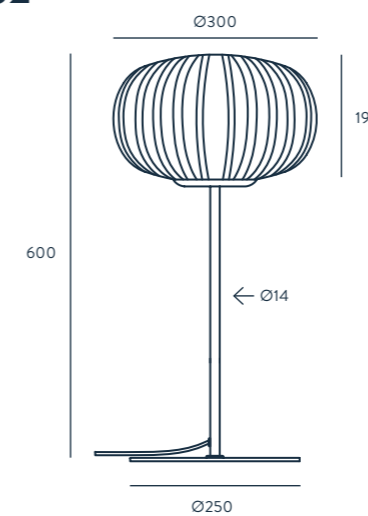

HUP

DESIGNED BY PEPE FORNAS / 2019

S1282

ACABADOS

METAL	TULIPA
NEGRO MATE	OPAL
ORO MATE	OPAL

MATERIALES

ACERO / VIDRIO

ESPECIFICACIONES (UE)

E27 (NO INCLUIDA)
MAX. 60 W
220-240 V, 50/60 HZ, IP20, CLASE II

CLASIFICACIÓN ENERGÉTICA

A ++

FINISHES

METAL	GLASS SHADE
MATT BLACK	OPAL
MATT BRASS	OPAL

MATERIALS

STEEL / GLASS

SPECIFICATIONS (UE)

E27 (NOT INCLUDED)
MAX. 60 W
220-240 V, 50/60 HZ, IP20, CLASS II

ENERGY LABEL

A ++