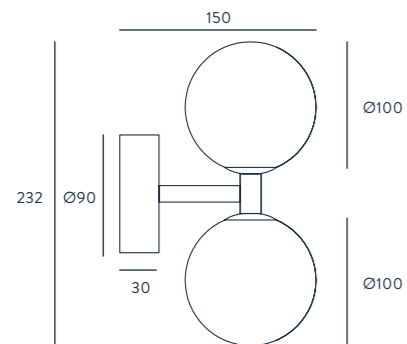

A1280

ACABADOS

METAL	MÁRMOL	TULIPA
NEGRO MATE	BLANCO	OPAL
ORO ENVEJECIDO	VERDE	OPAL
NEGRO MATE	NEGRO	OPAL

MATERIALES

ACERO / MÁRMOL / VIDRIO

ESPECIFICACIONES (UE)

BOMBILLA G9 LED (INCLUIDA)
5 W, 3000 K, 450 LM
220-240 V, 50/60 HZ, IP20,
CLASE I

CLASIFICACIÓN ENERGÉTICA

A ++

FINISHES

METAL	MARBLE	GLASS SHADE
MATT BLACK	WHITE	OPAL
OLD GOLD	GREEN	OPAL
MATT BLACK	BLACK	OPAL

MATERIALS

STEEL / MARBLE / GLASS

SPECIFICATIONS (UE)

G9 LED BULB (INCLUDED)
5 W, 3000 K, 450 LM
220-240 V, 50/60 HZ,
IP20, CLASS I

ENERGY LABEL

A ++

FOCUS

DESIGNED BY PEPE FORNAS / 2019