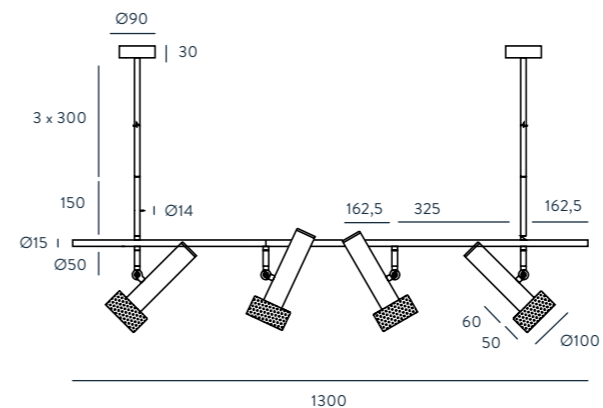

FOCUS

DESIGNED BY PEPE FORNAS / 2019

C1279/4

ACABADOS

CUERPO	CABEZA
NEGRO MATE	ORO VIEJO
	NÍQUEL
	ANTRACITA

MATERIALES

ACERO / ALUMINIO

ESPECIFICACIONES (UE)

BOMBILLA G10 LED (INCLUIDA)
4x5 W, 3000 K, 1800 LM
220-240 V, 50/60 HZ, IP20,
CLASE I

CLASIFICACIÓN ENERGÉTICA

A ++

MODIFICACIONES POSIBLES

ACABADOS CABEZA

FINISHES

METAL	HEAD
MATT BLACK	OLD GOLD
	NICKEL
	ANTHRACITE

MATERIALS

STEEL / ALUMINIUM

SPECIFICATIONS (UE)

G10 LED BULB (INCLUDED)
4x5 W, 3000 K, 1800 LM
220-240 V, 50/60 HZ, IP20,
CLASS I

ENERGY LABEL

A ++

POSSIBLE MODIFICATIONS

HEAD FINISHES