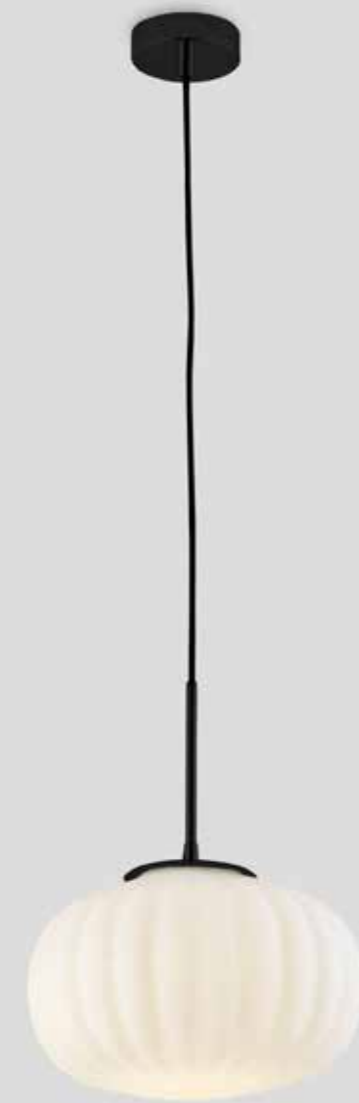

AMBOR

DESIGNED BY PEPE FORNAS / 2019

C1283

ACABADOS

CUERPO	TULIPA/BASE	DIFUSOR
NEGRO MATE	NEGRO MATE	OPAL
NEGRO MATE	ORO MATE	OPAL

MATERIALES

ACERO / ACRÍLICO

ESPECIFICACIONES (UE)

BOMBILLAS G9 LED
REGULABLES (INCLUIDAS)
3 X 3 W, 3000 K, 540 LM
220-240 V, 50/60 HZ, IP20, CLASE I

CLASIFICACIÓN ENERGÉTICA

A ++

FINISHES

BODY	SHADE / BASE	DIFFUSER
MATT BLACK	MATT BLACK	OPAL
MATT BLACK	MATT BRASS	OPAL

MATERIALS

STEEL / GLASS

SPECIFICATIONS (UE)

G9 LED DIMMABLE
BULBS (INCLUDED)
3 X 3 W, 3000 K, 540 LM
220-240 V, 50/60 HZ, IP20, CLASS I

ENERGY LABEL

A ++

HUP

DESIGNED BY PEPE FORNAS / 2019

C1282

ACABADOS

METAL	TULIPA
NEGRO MATE	OPAL
ORO MATE	OPAL

MATERIALES

ACERO / VIDRIO

ESPECIFICACIONES (UE)

E27 (NO INCLUIDA)
MAX. 60 W
220-240 V, 50/60 HZ, IP20,
CLASE I

CLASIFICACIÓN ENERGÉTICA

A ++

FINISHES

METAL	GLASS SHADE
MATT BLACK	OPAL
MATT BRASS	OPAL

MATERIALS

STEEL / GLASS

SPECIFICATIONS (UE)

E27 (NOT INCLUDED)
MAX. 60 W
220-240 V, 50/60 HZ, IP20,
CLASS I

ENERGY LABEL

A ++