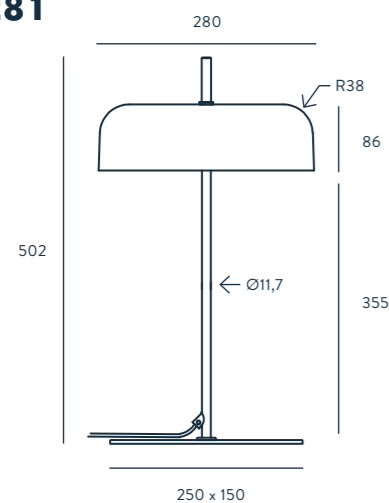

ATIL

DESIGNED BY PEPE FORNAS / 2019

S1281

ACABADOS

METAL	TULIPA
NEGRO MATE	OPAL
ORO MATE	OPAL

MATERIALES

ACERO / VIDRIO

ESPECIFICACIONES (UE)

BOMBILLAS G9 LED (INCLUIDAS)
2 X 5 W, 3000 K, 900 LM
220-240 V, 50/60 HZ, IP20,
CLASE II

CLASIFICACIÓN ENERGÉTICA

A ++

FINISHES

METAL	GLASS SHADE
MATT BLACK	OPAL
MATT BRASS	OPAL

MATERIALS

STEEL / GLASS

SPECIFICATIONS (UE)

G9 LED BULBS (INCLUDED)
2 X 5 W, 3000 K, 900 LM
220-240 V, 50/60 HZ, IP20,
CLASS II

ENERGY LABEL

A ++