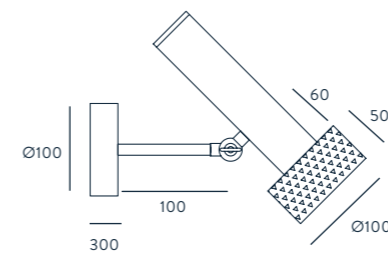

A1279

ACABADOS

CUERPO	CABEZA
NEGRO MATE	ORO VIEJO
	NÍQUEL
	ANTRACITA

MATERIALES

ACERO / ALUMINIO

ESPECIFICACIONES (UE)

BOMBILLA G10 LED (INCLUIDA)
5 W, 3000 K, 450 LM
220-240 V, 50/60 HZ, IP20,
CLASE I

CLASIFICACIÓN ENERGÉTICA

A ++

MODIFICACIONES POSIBLES

ACABADOS CABEZA

FINISHES

METAL	HEAD
MATT BLACK	OLD GOLD
	NICKEL
	ANTHRACITE

MATERIALS

STEEL / ALUMINIUM

SPECIFICATIONS (UE)

G10 LED BULB (INCLUDED)
5 W, 3000 K, 450 LM
220-240 V, 50/60 HZ, IP20,
CLASS I

ENERGY LABEL

A ++

POSSIBLE MODIFICATIONS

HEAD FINISHES