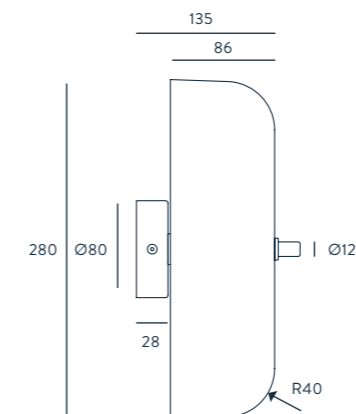

SPECIFICATIONS (UE)

G9 LED BULBS (INCLUDED)
3 X 3 W, 3000 K, 810 LM
220-240 V, 50/60 HZ, IP20, CLASS I

IP20 CE RoHS A++

ENERGY LABEL

A ++

ATIL

DESIGNED BY PEPE FORNAS / 2019

A1281