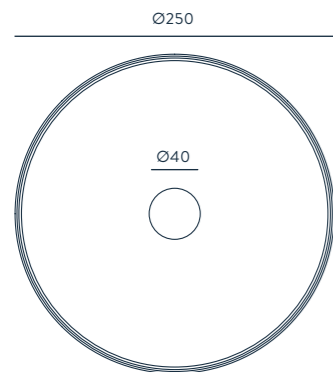

AMBOR

DESIGNED BY PEPE FORNAS / 2019

A1283

ACABADOS

FLORÓN NEGRO MATE
DIFUSOR OPAL

MATERIALES

ACERO / ACRÍLICO

ESPECIFICACIONES (UE)

BOMBILLAS G9 LED (INCLUIDAS)
3 X 3 W, 3000 K, 810 LM
220-240 V, 50/60 HZ, IP20, CLASE I

IP20 CE RoHS A++

CLASIFICACIÓN ENERGÉTICA

A ++

FINISHES

METAL MATT BLACK
DIFFUSER OPAL

MATERIALS

STEEL / ACRYLIC

SPECIFICATIONS (UE)

G9 LED BULBS (INCLUDED)
3 X 3 W, 3000 K, 810 LM
220-240 V, 50/60 HZ, IP20, CLASS I

IP20 CE RoHS A++

ENERGY LABEL

A ++